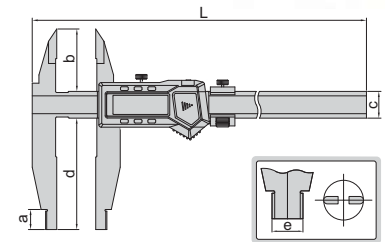

DATA OUTPUT

Code	Range	Accuracy	a	b	c	d	e	L
1117-301	0-300mm/0-12"	±0.05mm	18mm	56mm	24mm	100mm	20mm	420mm
1117-501	0-500mm/0-20"	±0.05mm	18mm	56mm	24mm	100mm	20mm	675mm
1117-502	0-500mm/0-20"	±0.06mm	18mm	56mm	24mm	150mm	20mm	675mm
1117-601	0-600mm/0-24"	±0.05mm	18mm	56mm	24mm	100mm	20mm	770mm
1117-802	0-800mm/0-32"	±0.07mm	24mm	67mm	31mm	150mm	20mm	1025mm
1117-1002	0-1000mm/0-40"	±0.08mm	24mm	67mm	31mm	150mm	20mm	1220mm

DIGITAL CALIPERS (NON-WATERPROOF)

- Resolution: 0.01mm/0.0005"
- Button function: on/off, zero, mm/inch, ABS, data preset
- Battery CR2032
- Data output
- Made of stainless steel
- Optional accessory: data output cable (code 7315-, 7302-, 7305-)