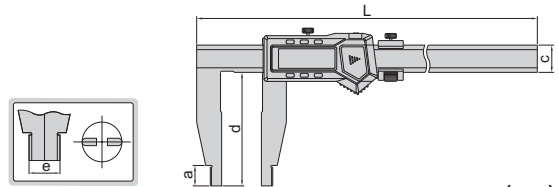

DATA OUTPUT

Code	Range	Accuracy	a	b	c	d	e	L
1106-301	0-300mm/0-12"	±0.05mm	18	24	100	20	20	420
1106-302	0-300mm/0-12"	±0.05mm	18	24	150	20	20	420
1106-451	0-450mm/0-18"	±0.05mm	18	24	100	20	20	625
1106-501	0-500mm/0-20"	±0.05mm	18	24	100	20	20	675
1106-502	0-500mm/0-20"	±0.06mm	18	24	150	20	20	675
1106-503	0-500mm/0-20"	±0.06mm	24	31	200	20	20	675
1106-505	0-500mm/0-20"	±0.08mm	24	42	300	20	20	675
1106-601	0-600mm/0-24"	±0.05mm	18	24	100	20	20	770
1106-602	0-600mm/0-24"	±0.06mm	18	24	150	20	20	770
1106-603	0-600mm/0-24"	±0.06mm	24	31	200	20	20	770

Code	Range	Accuracy	a	b	c	d	e	L
1106-802	0-800mm/0-32"	±0.07mm	24	31	150	20	20	1025
1106-1002	0-1000mm/0-40"	±0.08mm	24	31	150	20	20	1220
1106-1003	0-1000mm/0-40"	±0.08mm	24	31	200	20	20	1220
1106-1005	0-1000mm/0-40"	±0.10mm	24	42	300	20	20	1220
1106-1502	0-1500mm/0-60"	±0.11mm	24	42	150	20	20	1780
1106-1503	0-1500mm/0-60"	±0.12mm	24	42	200	20	20	1780
1106-2002	0-2000mm/0-80"	±0.14mm	24	42	150	20	20	2290
1106-2003	0-2000mm/0-80"	±0.14mm	24	42	200	20	20	2290
1106-2502	0-2500mm/0-100"	±0.22mm	24	42	150	20	20	2800
1106-3002	0-3000mm/0-120"	±0.26mm	24	42	150	20	20	3300

DIGITAL CALIPERS (NON-WATERPROOF)

- Resolution: 0.01mm/0.0005"
- Button function: on/off, zero, mm/inch, ABS, data preset
- Battery CR2032
- Data output
- Made of stainless steel
- Optional accessory: data output cable (code 7315-, 7302-, 7305-)