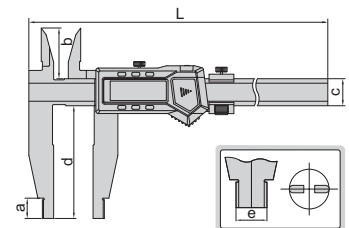

DATA OUTPUT

Code	Range	Accuracy	a	b	c	d	e	L
1136-301	0-300mm/0-12"	±0.05mm	18mm	45mm	24mm	100mm	20mm	420mm
1136-451	0-450mm/0-18"	±0.05mm	18mm	45mm	24mm	100mm	20mm	625mm
1136-501	0-500mm/0-20"	±0.05mm	18mm	45mm	24mm	100mm	20mm	675mm
1136-502	0-500mm/0-20"	±0.06mm	18mm	45mm	24mm	150mm	20mm	675mm
1136-503	0-500mm/0-20"	±0.06mm	24mm	60mm	31mm	200mm	20mm	675mm
1136-601	0-600mm/0-24"	±0.05mm	18mm	45mm	24mm	100mm	20mm	770mm
1136-1002	0-1000mm/0-40"	±0.08mm	24mm	60mm	31mm	150mm	20mm	1220mm
1136-1502	0-1500mm/0-60"	±0.11mm	24mm	60mm	42mm	150mm	20mm	1780mm
1136-2002	0-2000mm/0-80"	±0.14mm	24mm	60mm	42mm	150mm	20mm	2290mm