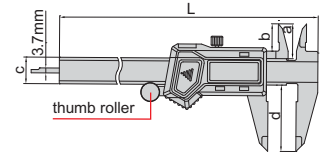

LEFT HAND DIGITAL CALIPERS (NON-WATERPROOF)

- Designed for left handed users
- Resolution: 0.01mm/0.0005"
- Buttons: on/off, zero, mm/inch
- Automatic power off, move the digital unit to turn on power
- Battery CR2032
- Data output
- Meet DIN862
- Made of stainless steel
- Optional accessory: data output cable (code 7315-, 7302-, 7305-)

1130-150W

Code	Range	Accuracy	Thumb roller	L	a	b	c	d
1130-150W*	0-150mm/0-6"	±0.03mm	without	236mm	21mm	16mm	16mm	40mm
1130-200W*	0-200mm/0-8"	±0.03mm	without	286mm	24mm	19mm	16mm	50mm
1130-300W*	0-300mm/0-12"	±0.03mm	without	400mm	25mm	20.5mm	16mm	60mm
1130-150*	0-150mm/0-6"	±0.03mm	with	236mm	21mm	16mm	16mm	40mm
1130-200*	0-200mm/0-8"	±0.03mm	with	286mm	24mm	19mm	16mm	50mm
1130-300*	0-300mm/0-12"	±0.03mm	with	400mm	25mm	20.5mm	16mm	60mm

*Supplied with manufacturer inspection certificate traceable to DKD Germany

DIGITAL CALIPERS WITH CERAMIC TIPPED JAWS (NON-WATERPROOF)

ceramic tipped jaws

- Ceramic tipped jaws for outside measurement, extremely wear-resistant, non-magnetic, non-conductive
- Resolution: 0.01mm/0.0005"
- Buttons: on/off, zero, mm/inch
- Automatic power off, move the digital unit to turn on power
- Battery CR2032, data output, made of stainless steel
- Meet DIN862
- Optional accessory: data output cable (code 7315-, 7302-, 7305-, for calipers without built-in wireless)