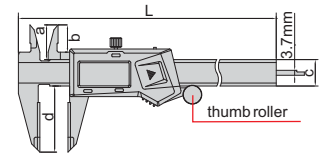

*Supplied with manufacturer inspection certificate traceable to DKD Germany

DIGITAL CALIPERS WITH CERAMIC TIPPED JAWS (NON-WATERPROOF)

ceramic tipped jaws

- Ceramic tipped jaws for outside measurement, extremely wear-resistant, non-magnetic, non-conductive
- Resolution: 0.01mm/0.0005"
- Buttons: on/off, zero, mm/inch
- Automatic power off, move the digital unit to turn on power
- Battery CR2032, data output, made of stainless steel
- Meet DIN862
- Optional accessory: data output cable (code 7315-, 7302-, 7305-, for calipers without built-in wireless)

1193-150W

Code	Range	Accuracy	Thumb roller	L	a	b	c	d	Wireless
1193-150W*	0-150mm/0-6"	±0.03mm	without	235mm	21mm	16.5mm	16mm	40mm	no
1193-150WWL*									built-in wireless
1193-200W*	0-200mm/0-8"	±0.03mm	without	297mm	24mm	20mm	16mm	50mm	no
1193-200WWL*									built-in wireless
1193-300W*	0-300mm/0-12"	±0.03mm	without	390mm	26mm	21.5mm	16mm	60mm	no
1193-300WWL*									built-in wireless
1193-150*	0-150mm/0-6"	±0.03mm	with	235mm	21mm	16.5mm	16mm	40mm	no
1193-150WL*									built-in wireless
1193-200*	0-200mm/0-8"	±0.03mm	with	297mm	24mm	20mm	16mm	50mm	no
1193-200WL*									built-in wireless
1193-300*	0-300mm/0-12"	±0.03mm	with	390mm	26mm	21.5mm	16mm	60mm	no
1193-300WL*									built-in wireless